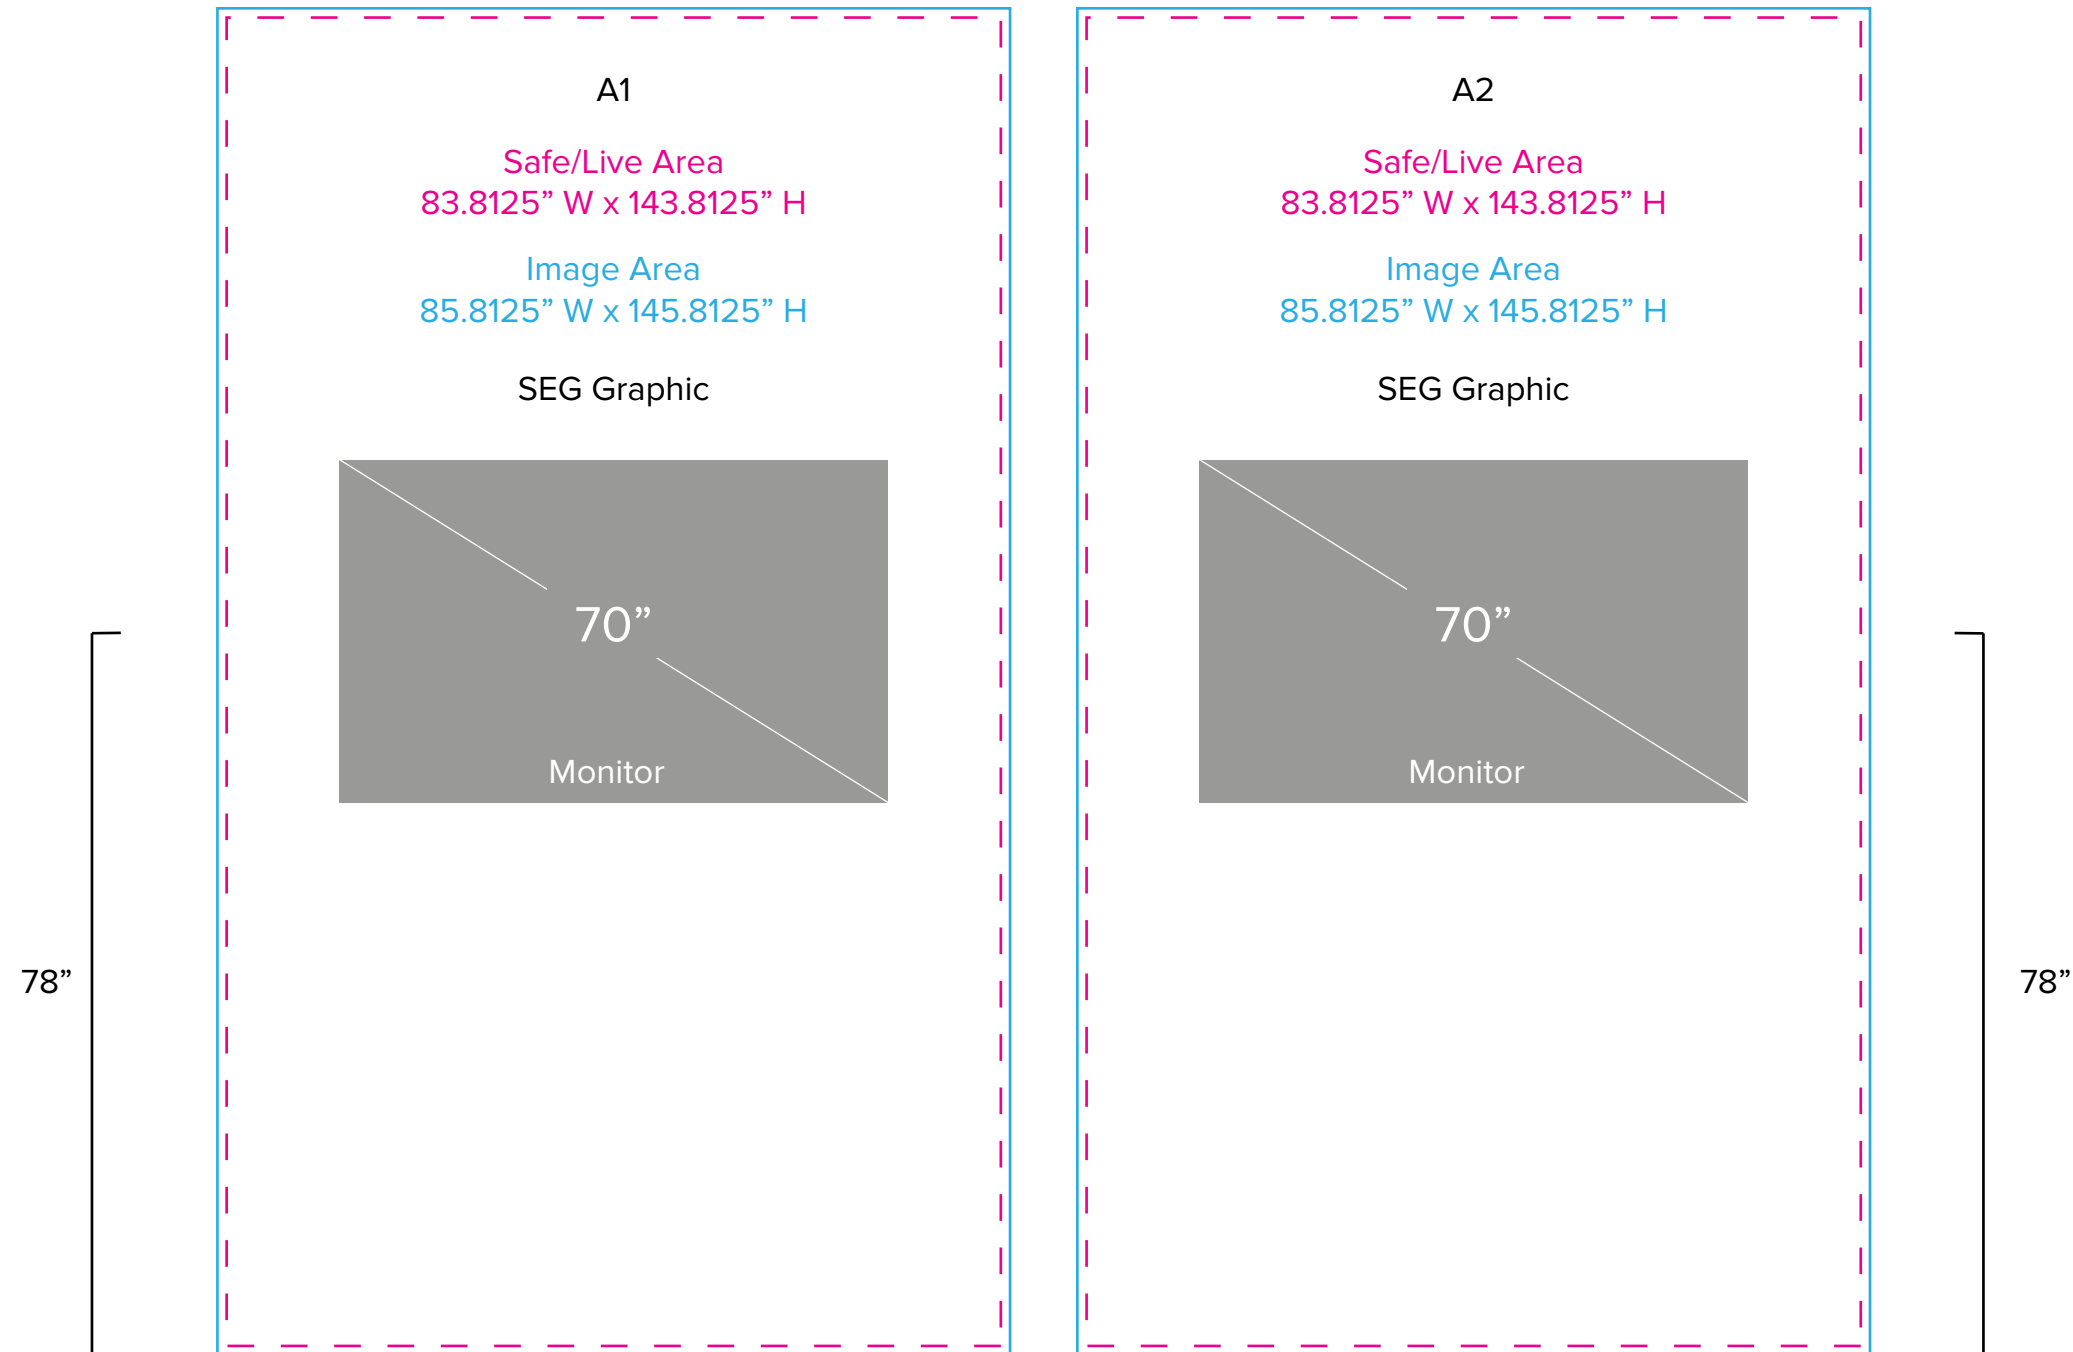

Graphic Template  
Island Display 20 x 20  
Center Tower - SEG Graphics

NOTE: All Raster Art (jpg, tiff,psd, png, etc.) must be at least 100 dpi at print size.

# Graphic Template Island Display 20 x 20 Side Towers - SEG Graphics

NOTE: All Raster Art (jpg, tiff,psd, png, etc.) must be at least 100 dpi at print size.

Graphic Template  
Island Display 20 x 20  
Back Tower - SEG Graphics

Graphic Template  
Island Display 20 x 20  
Hanging Sign - Pillowcase Graphic

E1

Safe/Live Area  
116" W x 32" H

Image Area  
120.5" W x 36" H

Pillowcase  
Graphic

E2

Safe/Live Area  
116" W x 32" H

Image Area  
120.5" W x 36" H

Pillowcase  
Graphic

E4

Safe/Live Area  
116" W x 32" H

Image Area  
120.5" W x 36" H

Pillowcase  
Graphic

E5

Safe/Live Area  
116" W x 32" H

Image Area  
120.5" W x 36" H